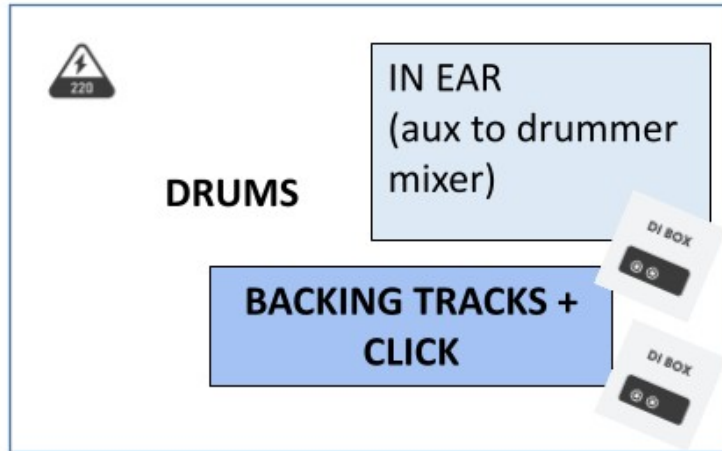

THE Lizberries

International Cranberries tribute

STAGE PLAN

<p>channel list</p> <ul style="list-style-type: none"> 1- Singer radio microphone 2-Bassist microphone 3-Guitarist microphone 4-el. guitar 5-2nd el.guitar 6-bass 7-backing tracks 8-click <p>If no backline is provided we need DIs for:</p> <ul style="list-style-type: none"> Main el.guitar (we travel ampless) 2nd el. guitar bass backing tracks (mono) click 	<p>AUX</p> <ul style="list-style-type: none"> 1-Singer IEM 2-Bassist IEM 3-Guitarist IEM 4-Drummer IEM <p>The Band members bring their own instruments microphones In Ear Monitor system</p>
--	---

Monitors are not mandatory but useful in case of IEM failure